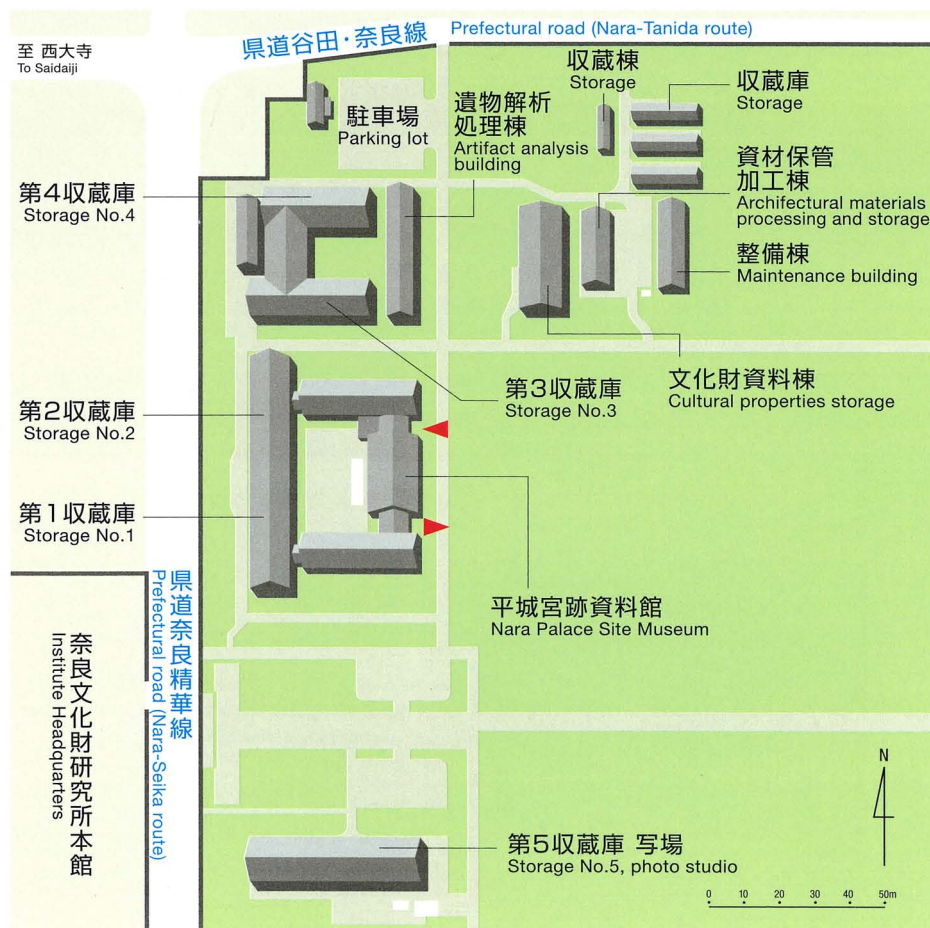

### MAIN BUILDING

#### SECOND FLOOR

Directors' room  
(Director General's room)  
Department of Heijo Palace Site  
Investigations

#### FIRST FLOOR

Department of Administrative  
Management  
Reference room

# 平城宮跡資料館 周辺 Nara Palace Site Museum

平城宮跡資料館と保存科学棟・収蔵庫群 南東から  
Nara Palace Site Museum, Storage facilities