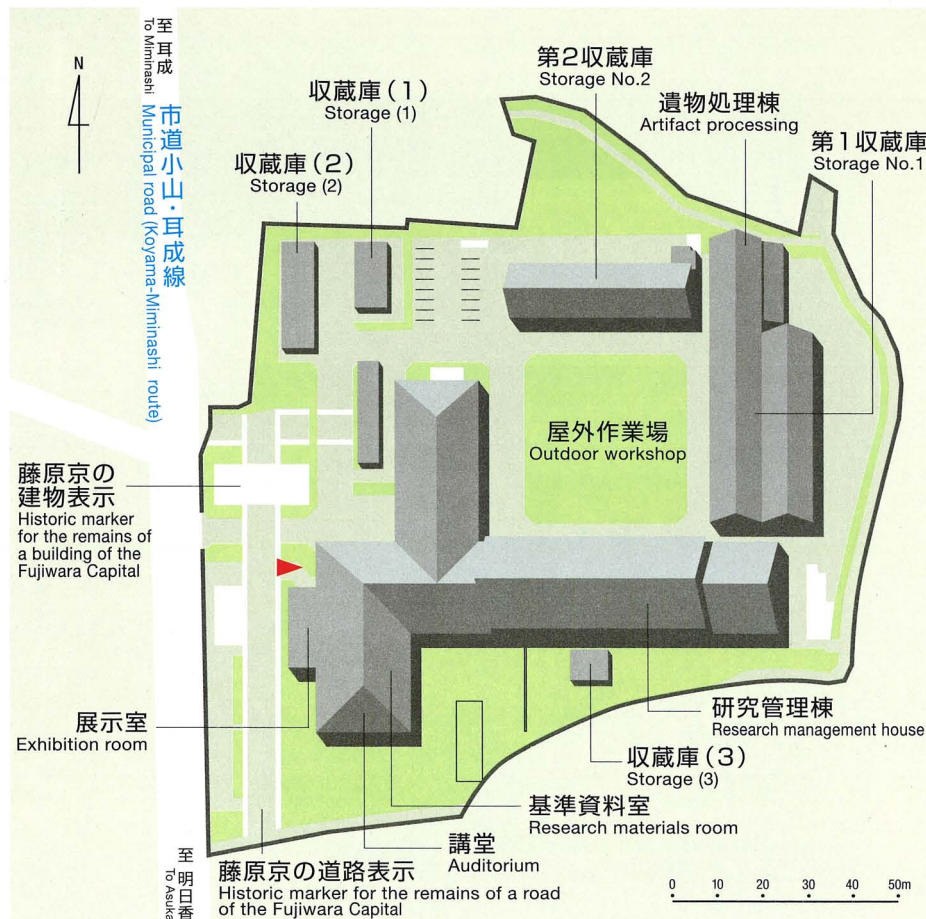

飛鳥藤原宮跡発掘調査部 Department of Asuka/Fujiwara Palace Site Investigations
634-0025 橿原市木之本町94-1 Tel.0744-24-1122 / Fax.0744-21-6390
94-1, Kinomoto-cho, kashihara City 634-0025 Japan