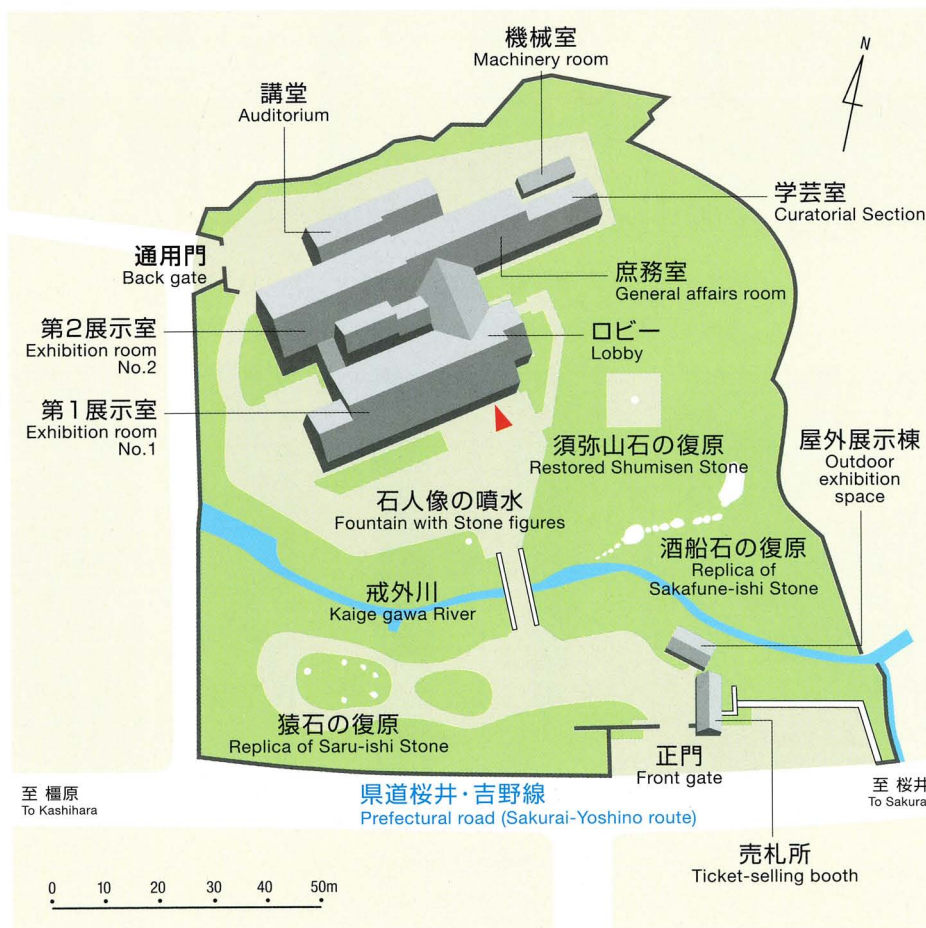

地階

- 第3展示室
- 書庫
- 収蔵庫
- 機械室

Basement floor

- Exhibition room No.3
- Library
- Storage
- Machinery room