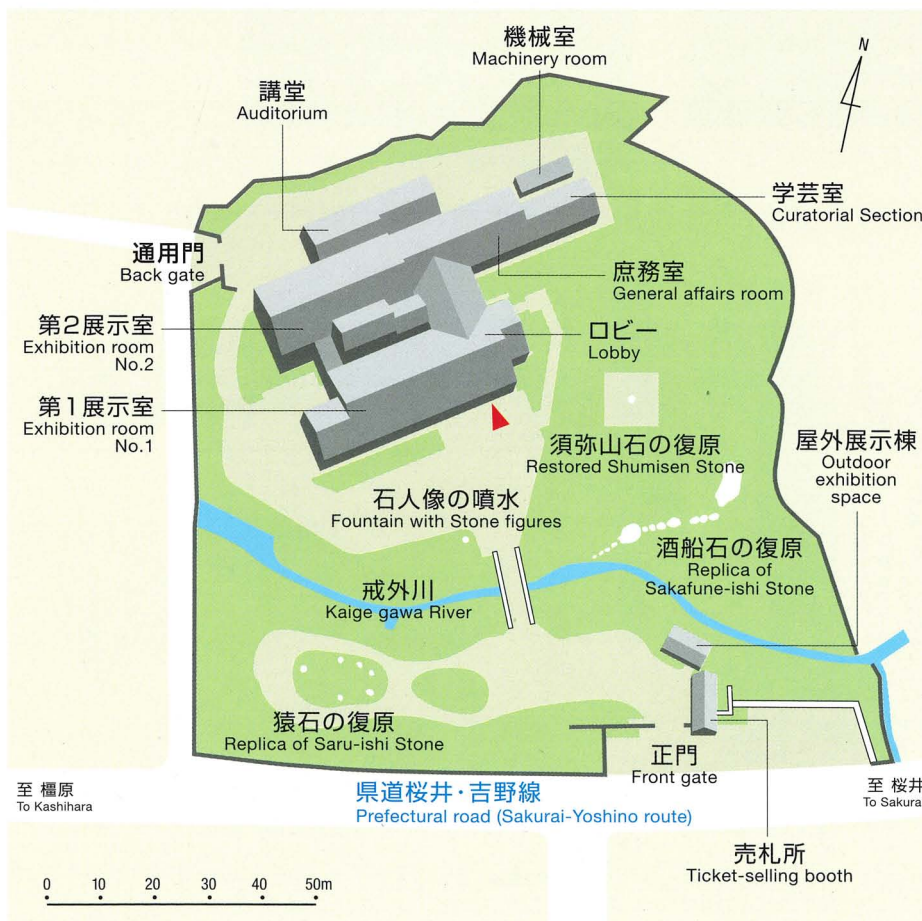

地階

- 第3展示室
- 書庫
- 収蔵庫
- 機械室

Basement floor

- Exhibition room No.3
- Library
- Storage
- Machinery room