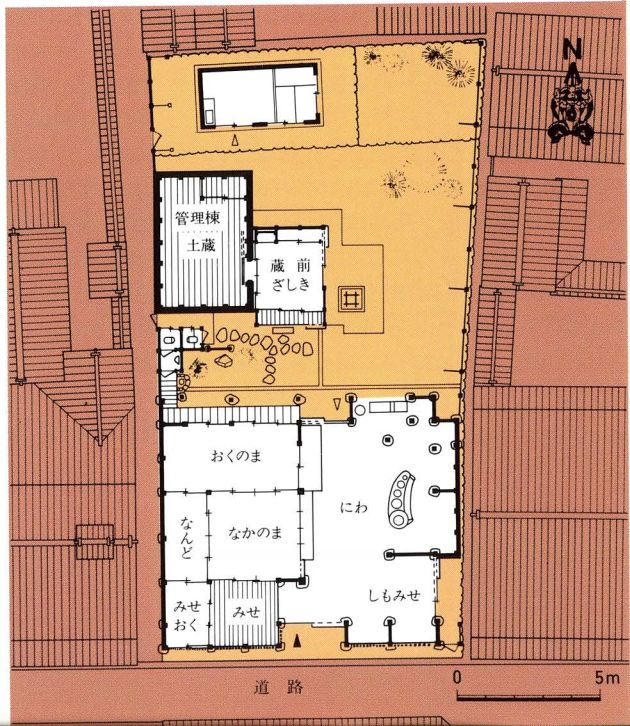

旧米谷家住宅 634 橿原市今井町1-422 Tel.07442-3-8297

Former Kometani Residence