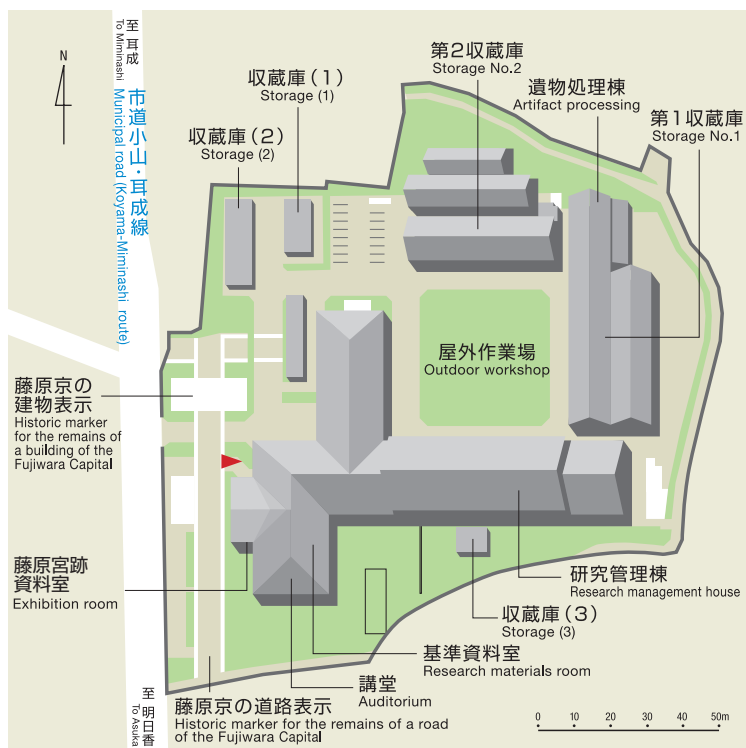

都城発掘調査部 (飛鳥・藤原地区) Department of Imperial Palace Sites Investigations (Asuka/Fujiwara)

634-0025 橿原市木之本町94-1 Tel.0744-24-1122 / Fax.0744-21-6390
94-1, Kinomoto-cho, kashihara City 634-0025 Japan

飛鳥資料館 Asuka Historical Museum

634-0102 奈良県高市郡明日香村奥山601 Tel.0744-54-3561 / Fax.0744-54-3563
601, Okuyama, Asuka Village, Takaichi County, Nara Prefecture 634-0102 Japan

地階	Basement floor
第3展示室	Exhibition room No.3
書庫	Library
収蔵庫	Storage