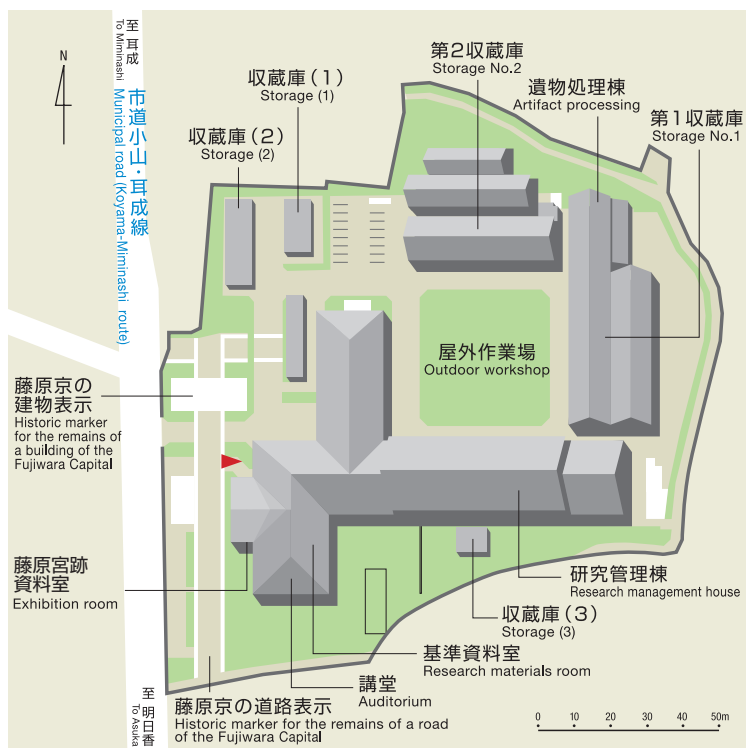

都城発掘調査部 (飛鳥・藤原地区) Department of Imperial Palace Sites Investigations (Asuka/Fujiwara)

634-0025 橿原市木之本町94-1 Tel.0744-24-1122 / Fax.0744-21-6390
94-1, Kinomoto-cho, kashihara City 634-0025 Japan

飛鳥資料館 Asuka Historical Museum

634-0102 奈良県高市郡明日香村奥山601 Tel.0744-54-3561 / Fax.0744-54-3563
601, Okuyama, Asuka Village, Takaichi County, Nara Prefecture 634-0102 Japan

地階	Basement floor
第3展示室	Exhibition room No.3
書庫	Library
収蔵庫	Storage