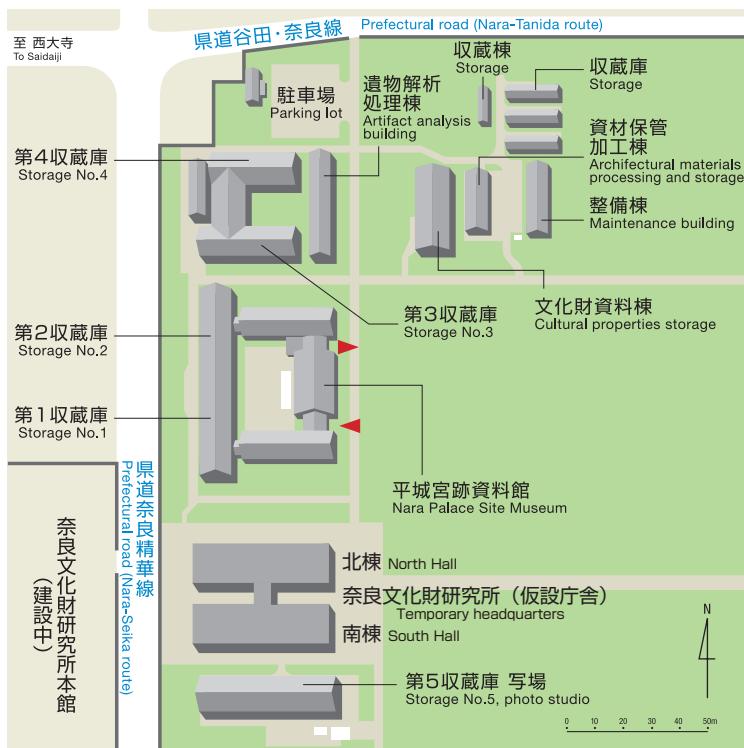

<p>北棟 2階 副所長室 都城発掘調査部 (平城地区)</p> <p>1階 図書資料室</p> <p>南棟 2階 企画調整部 文化遺産部 埋蔵文化財センター</p> <p>1階 所長室 研究支援推進部</p>	<p>NORTH Hall SECOND FLOOR Associate Director's office Department of Imperial Palace Site Investigations (Heijo)</p> <p>FIRST FLOOR Reference room</p> <p>SOUTH Hall SECOND FLOOR Department of Planning&Coordination Department of Cultural Heritage Center for Archaeological Operations</p> <p>FIRST FLOOR Director General's room Department Research Support and Promotion</p>
---	---

平城宮跡資料館とその周辺 Nara Palace Site Museum and other facilities

平城宮跡資料館と収蔵庫群 南東から
Nara Palace Site Museum, Storage facilities

<p>平城宮跡資料館 展示室 講堂 小講堂</p> <p>第3収蔵庫 2階 保存科学室 木器整理室 土器整理室 瓦整理室</p> <p>1階 警備室 保存科学室等</p>	<p>NARA PALACE SITE MUSEUM Exhibition room Auditorium Small auditorium</p> <p>STORAGE No.3 SECOND FLOOR Conservation Science room Wooden implements room Earthenware room Roof tiles room</p> <p>FIRST FLOOR Security room Conservation Science room</p>
---	--

地階	Basement floor
第3展示室	Exhibition room No.3
書庫	Library
収蔵庫	Storage